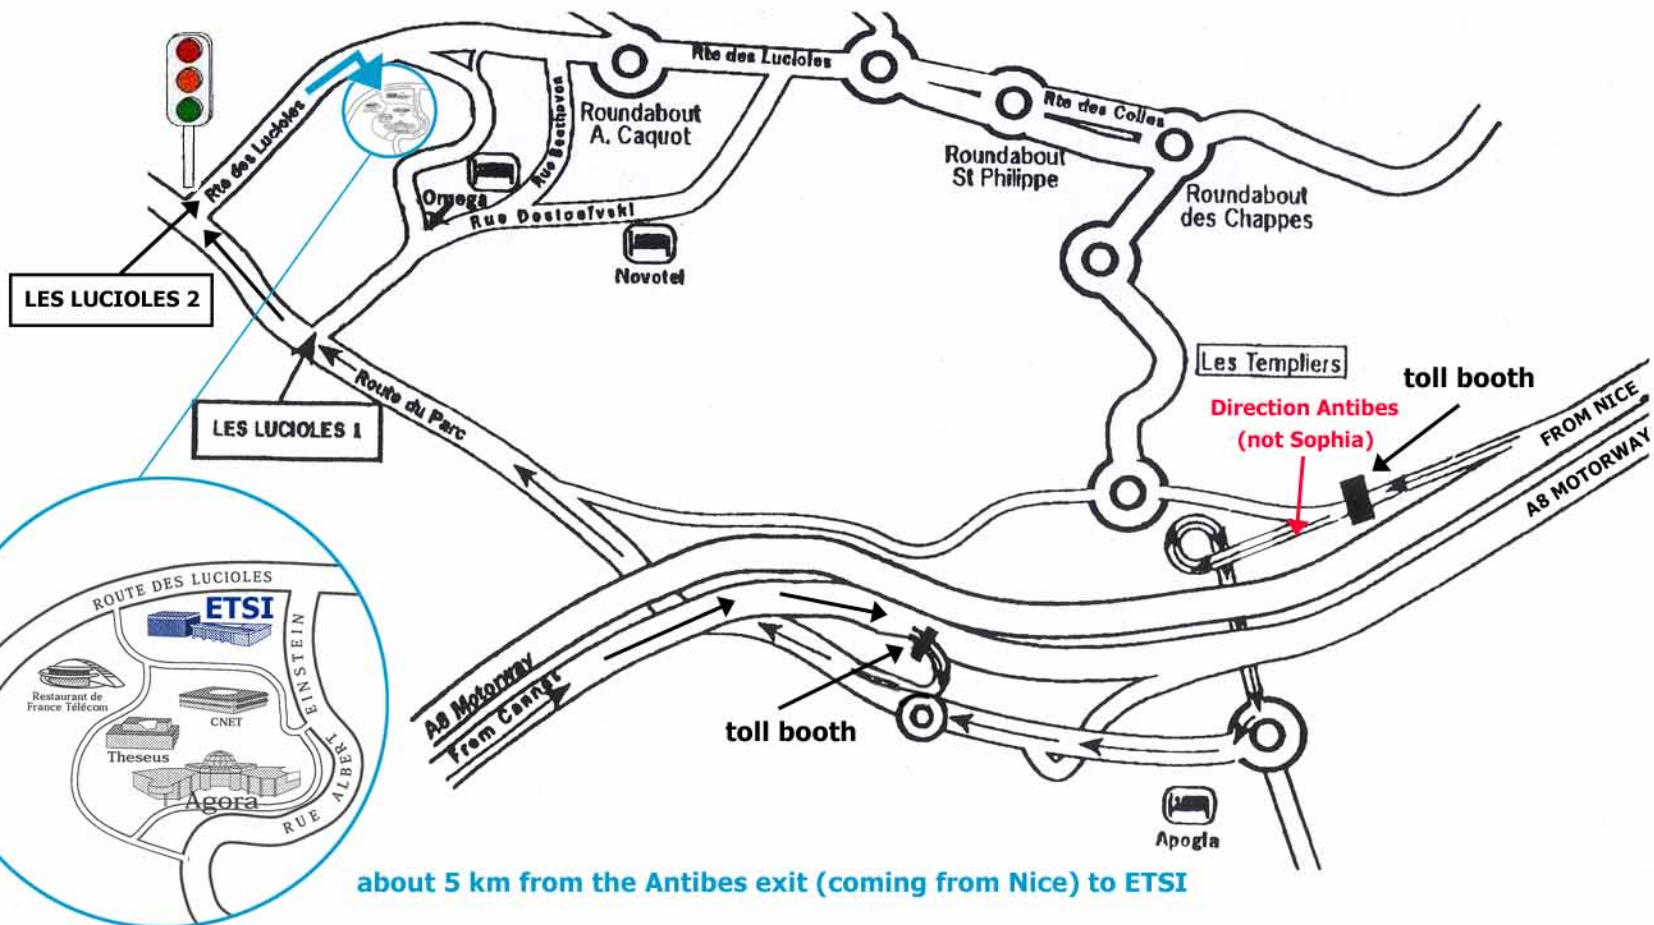

Getting to ETSI

650 route des Lucioles

06921 Sophia Antipolis Cedex

Tel: 04 92 94 42 00

Motorway from Nice:

Exit Antibes - Sophia Antipolis

Motorway from Cannes:

Exit 44 Antibes - Sophia Antipolis

about 5 km from the Antibes exit (coming from Nice) to ETSI